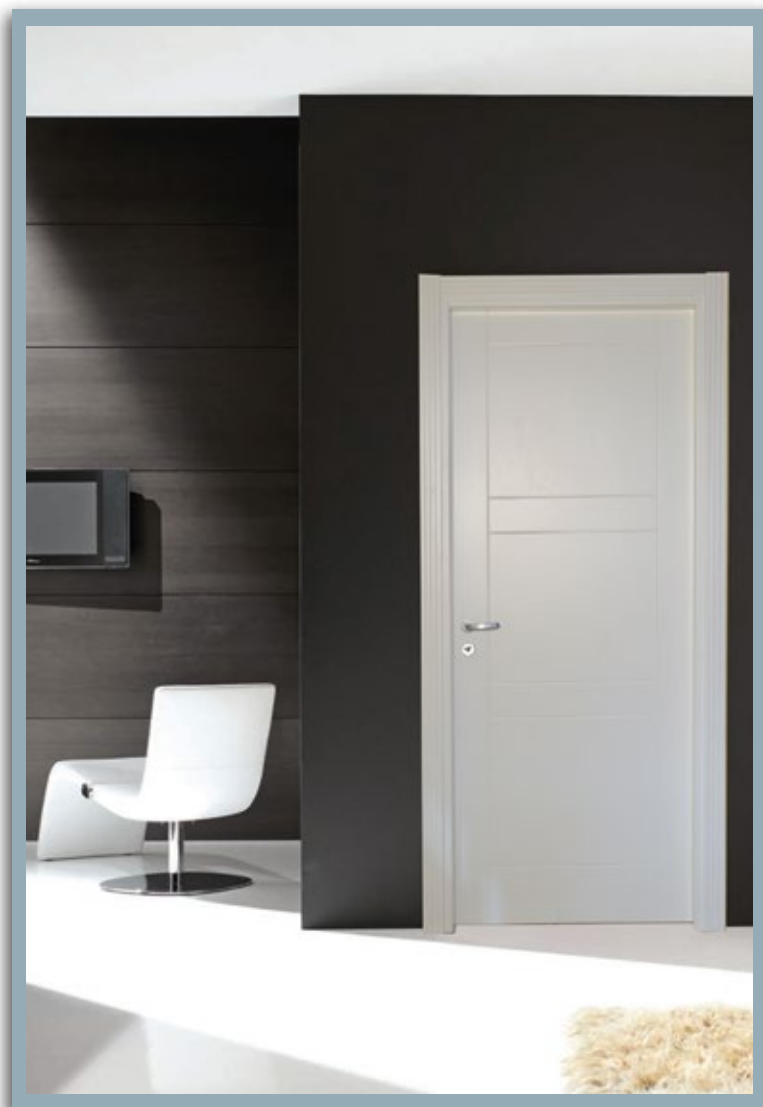

Spazio 3
incisa laccatura Opaca Bianco Puro